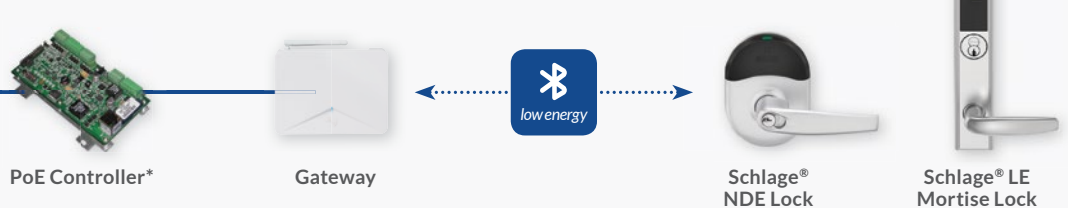

PremiSys™ Door Connectivity Options

Advanced Door Control

PremiSys™ Mobile App Management for Wireless Locks - With Schlage® ENGAGE™ Technology

Offline Wireless Locks (Wi-Fi) - With Schlage® ENGAGE™ Technology

Enterprise Access Control

Online Wireless Locks with Gateway IP (BLE) - With Schlage® ENGAGE™ Technology

Online Wireless Locks with Gateway RSI (BLE) - With Schlage® ENGAGE™ Technology

Networked Doors

Server Rack Doors

*Other hardware configurations are available using Authentic Mercury Security hardware.

IDenticard®
ACCESS CONTROL

PremiSys™ Software

LAN