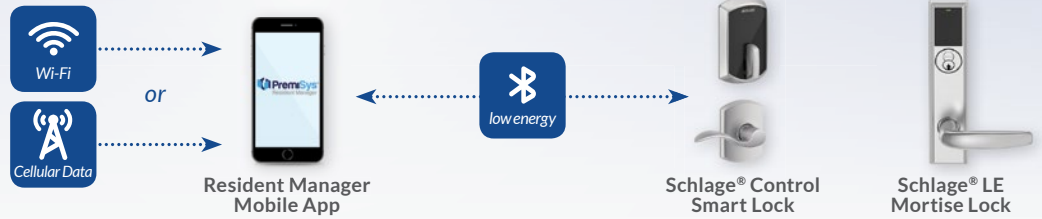

PremiSys™ Door Connectivity Options

Advanced Door Control

PremiSys™ Mobile App Management for Wireless Locks - With Schlage® ENGAGE™ Technology

Offline Wireless Locks (Wi-Fi) - With Schlage® ENGAGE™ Technology

Enterprise Access Control

Online Wireless Locks with Gateway IP (BLE) - With Schlage® ENGAGE™ Technology

Online Wireless Locks with Gateway RSI (BLE) - With Schlage® ENGAGE™ Technology

Networked Doors

Server Rack Doors