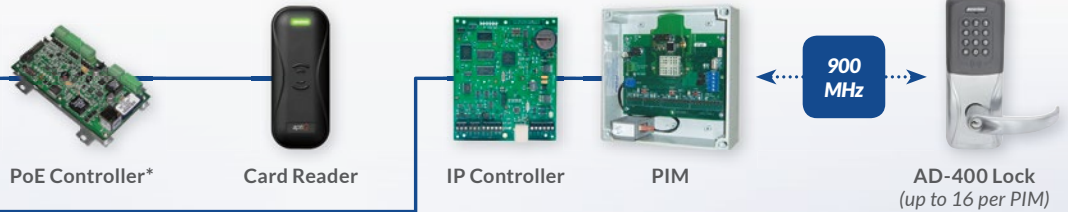

PremiSys™ Door Connectivity Options

Advanced Door Control

PremiSys™ Mobile App Management for Wireless Locks - With Schlage® ENGAGE™ Technology

Offline Wireless Locks (Wi-Fi) - With Schlage® ENGAGE™ Technology

Enterprise Access Control

Online Wireless Locks with Gateway IP (BLE) - With Schlage® ENGAGE™ Technology

Online Wireless Locks with Gateway RSI (BLE) - With Schlage® ENGAGE™ Technology

Networked Doors

Server Rack Doors

*Other hardware configurations are available using Authentic Mercury Security hardware.

IDenticard®
ACCESS CONTROL

PremiSys™ Software

LAN